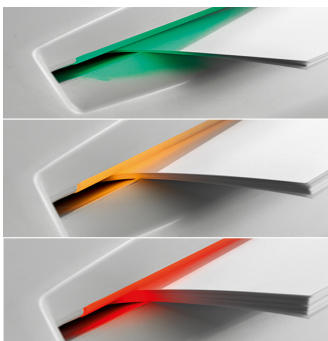

INTIMUS 100 CP4

Medium / High Volume Paper Shredders

**NEW
& IMPROVED**

The intimus 100 CP4 has a proven track record as a dependable high volume paper shredder. Now we've further enhanced its performance with several new features. The 100 CP4 provides a high degree of security and peace-of-mind by effortlessly shredding documents to 3.6 x 36 mm crosscut particles. It can also be used for intermittent shredding of credit cards, CDs, foils, and floppy disks.

Model	Shred Size	Feed Opening	Bin Size	Sheets / Pass*
100 CP4	3.6 x 36 mm	12.25 in	26 gallons	up to 25

*Sheet feed capacity may vary depending on paper weight and electrical power.

Packed with performance and convenience features